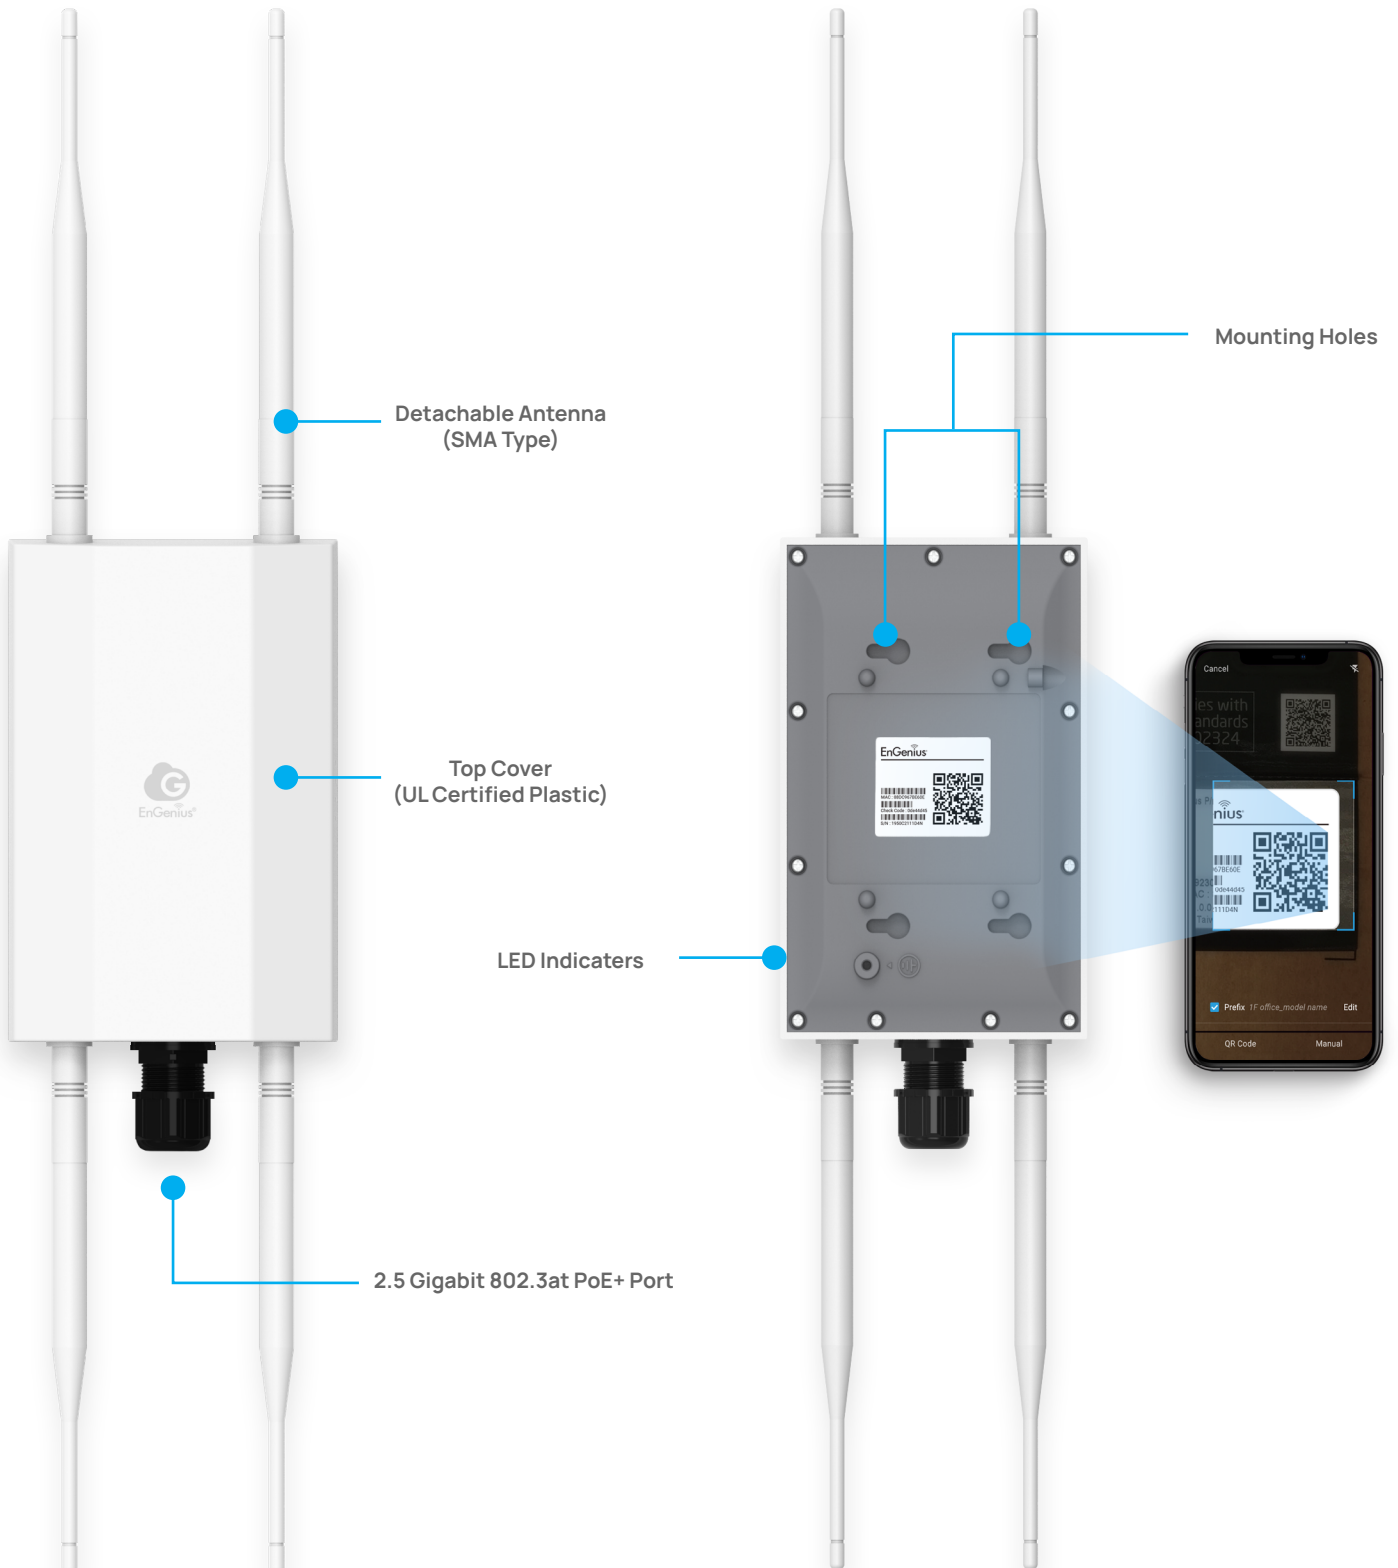

Product Images

Plug & Play with Zero Configuration

Scan & Go